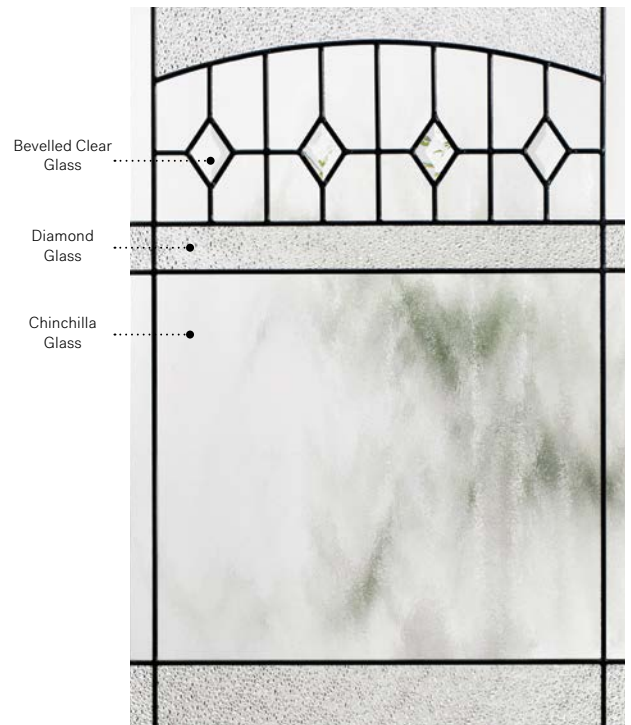

Liano

Stylish and warm, Liano is both classic and minimalist. Enjoy a sparkling light effect in your entryway thanks to the bevelled diamonds in its camber top.

Stained glass: Chinchilla glass, bevelled clear glass and Diamond glass.

Caming: Patina.

Frames: Contemporary, Novapvc or Stainable.

Sidelites and transom: Looks great accompanied by Chinchilla glass.

Available in custom sizes.

Privacy Level **4/5**
PRIVATE

Frames 22" x 48"
Contemporary 10-324-057-006
Novapvc 10-324-057-003
Stainable 10-324-057-004

Frames 22" x 36"
Contemporary 10-324-050-009
Novapvc 10-324-050-001
Stainable 10-324-050-002

Frames 22" x 14 7/16"
Contemporary 10-324-260-001
Novapvc N/A
Stainable N/A

Frames 8" x 48"
Contemporary 10-324-017-006
Novapvc 10-324-017-001
Stainable 10-324-017-002

Frames 8" x 36"
Contemporary 10-324-010-008
Novapvc 10-324-010-001
Stainable 10-324-010-002