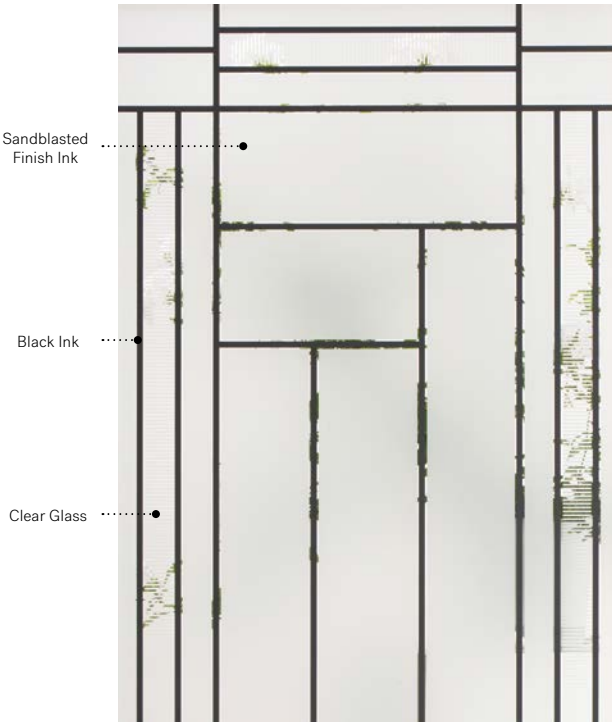

Louisbourg

Louisbourg's elegant geometry evokes glass etchings. The asymmetrical grid creates a striking dynamic composition.

Silkscreened glass: Sandblasted finish ink and black ink.
Frames: Contemporary or Novapvc.
Sidelites and transom: Looks great accompanied by Sandblasted finish glass.

Privacy Level **4/5**
PRIVATE