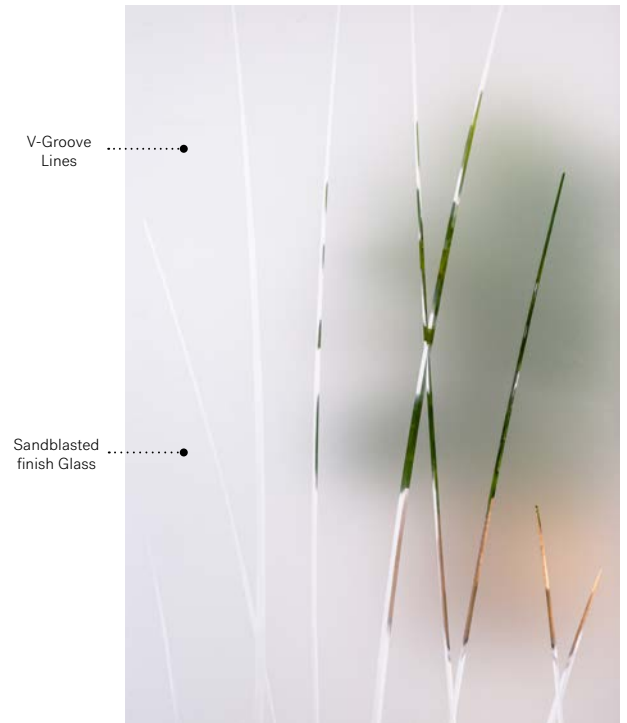

Emori

Emori is a subtle and elegant design inspired by nature. With overlapping polished V-Groove lines, Emori provides both a high degree of privacy and visibility to the outside. This model is a great match with country-style or classic style homes.

V-Groove: Sandblasted finish glass with polished V-Groove lines.

Frames: Contemporary or Novapvc.

Sidelites and transom: Looks great accompanied by Sandblasted finish glass. Available in custom sizes.

Privacy Level **4/5**
PRIVATE

Frames	22"×80"	22"×64"	22"×48"	22"×36"	22"×17"	22"×14 7/16"
Contemporary	06-384-064-002	06-384-060-002	06-384-057-002	06-384-050-002	06-384-259-002	06-384-260-002
Novapvc	06-384-064-001	06-384-060-001	06-384-057-001	06-384-050-001	06-384-259-001	06-384-260-001

Frames	7"×64"	8"×48"	8"×36"
Contemporary	06-384-005-002	06-384-017-002	06-384-010-002
Novapvc	06-384-005-001	06-384-017-001	06-384-010-001