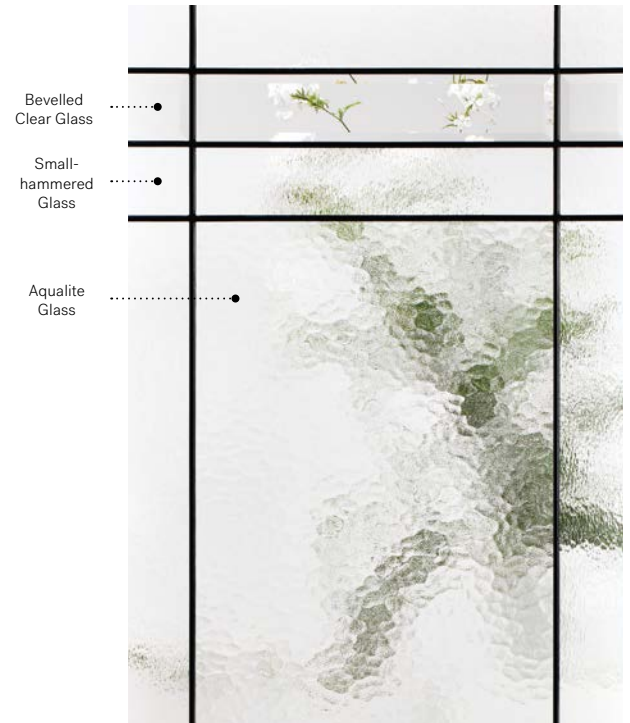

# Celeste

Orleans steel door with Prestige Mouldings p.17. Celeste 22" x 48" doorglass with 8" x 48" sidelite p.65.

# Celeste

Celeste juxtaposes different types of glass within its patina coming, creating a delicate geometric pattern with a refined and balanced light effect.

**Stained glass:** Bevelled clear glass, Small-hammered glass and Aqualite glass.

**Coming:** Patina.

**Frames:** Contemporary, Novapvc or Stainable.

**Sidelites and transom:** Looks great accompanied by Clear glass.

Available in custom sizes.

Privacy Level **3/5**  
SEMI-PRIVATE

<b>Frames</b>	22" x 64"	22" x 48"	22" x 36"	22" x 17"	22" x 14 7/16"
<b>Contemporary</b>	10-367-060-003	10-367-057-003	10-367-050-003	10-367-259-003	10-367-260-003
<b>Novapvc</b>	10-367-060-001	10-367-057-001	10-367-050-001	10-367-259-001	10-367-260-001
<b>Stainable</b>	10-367-060-002	10-367-057-002	10-367-050-002	10-367-259-002	10-367-260-002