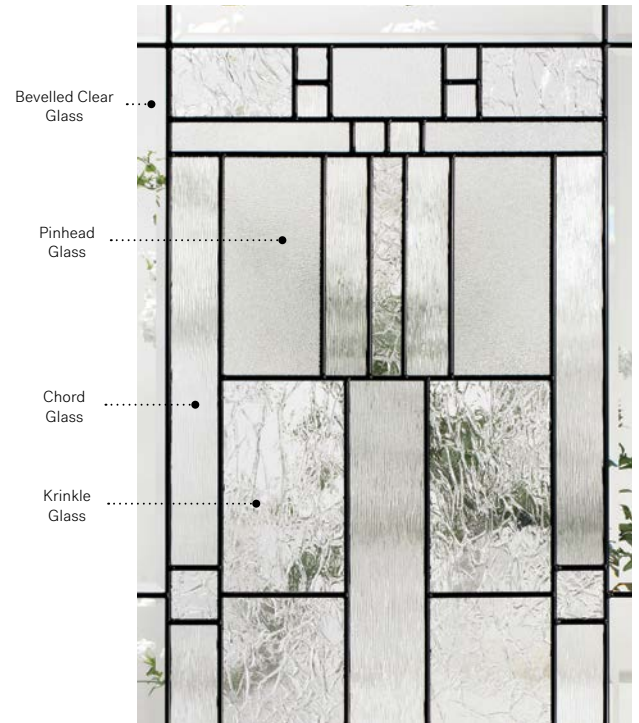

Cachet

Orleans steel door p.17. Cachet 22"×48" doorglass p.63.

# Cachet

Cachet's Prairie-style design blends four striking textures to make your home stand out. On sunny days, enjoy a dazzling light effect in your entryway.

**Stained glass:** Bevelled clear glass, Krinkle glass, Chord glass and Pinhead glass.

**Caming:** Zinc or Patina.

**Frames:** Contemporary, Novapvc or Stainable.

**Sidelites and transom:** Looks great accompanied by Pinhead glass.

Available in custom sizes.

Privacy Level **3/5**  
SEMI-PRIVATE

# Celeste

Orleans steel door with Prestige Mouldings p.17. Celeste 22" x 48" doorglass with 8" x 48" sidelite p.65.