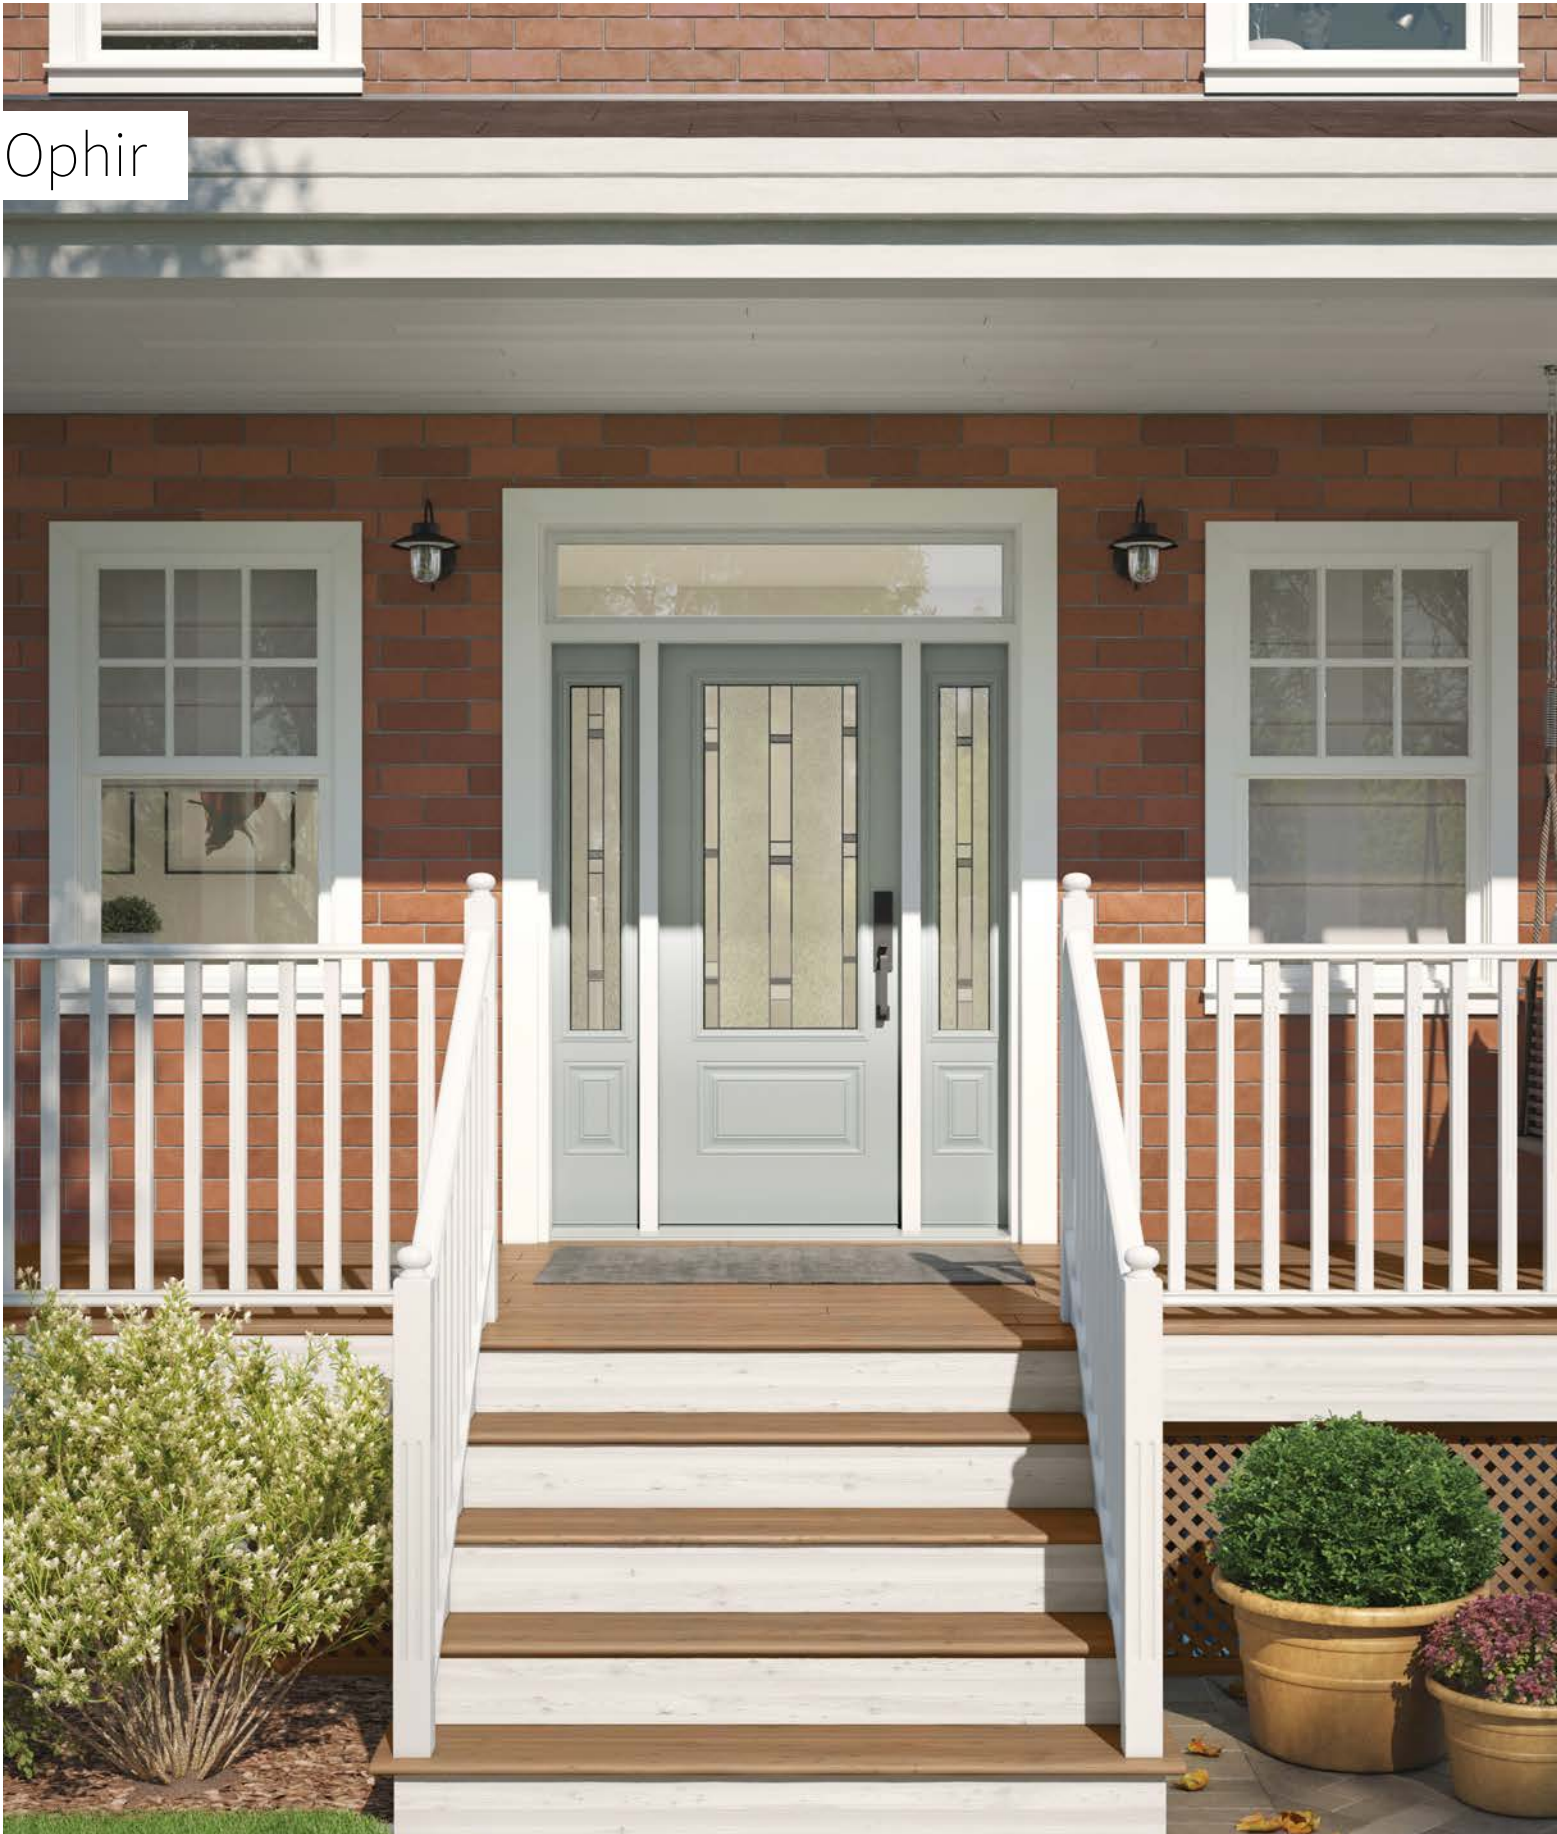

Ophir

Orleans steel door p.17. Ophir 22" x 48" doorglass with 8" x 48" sidelites p.79.