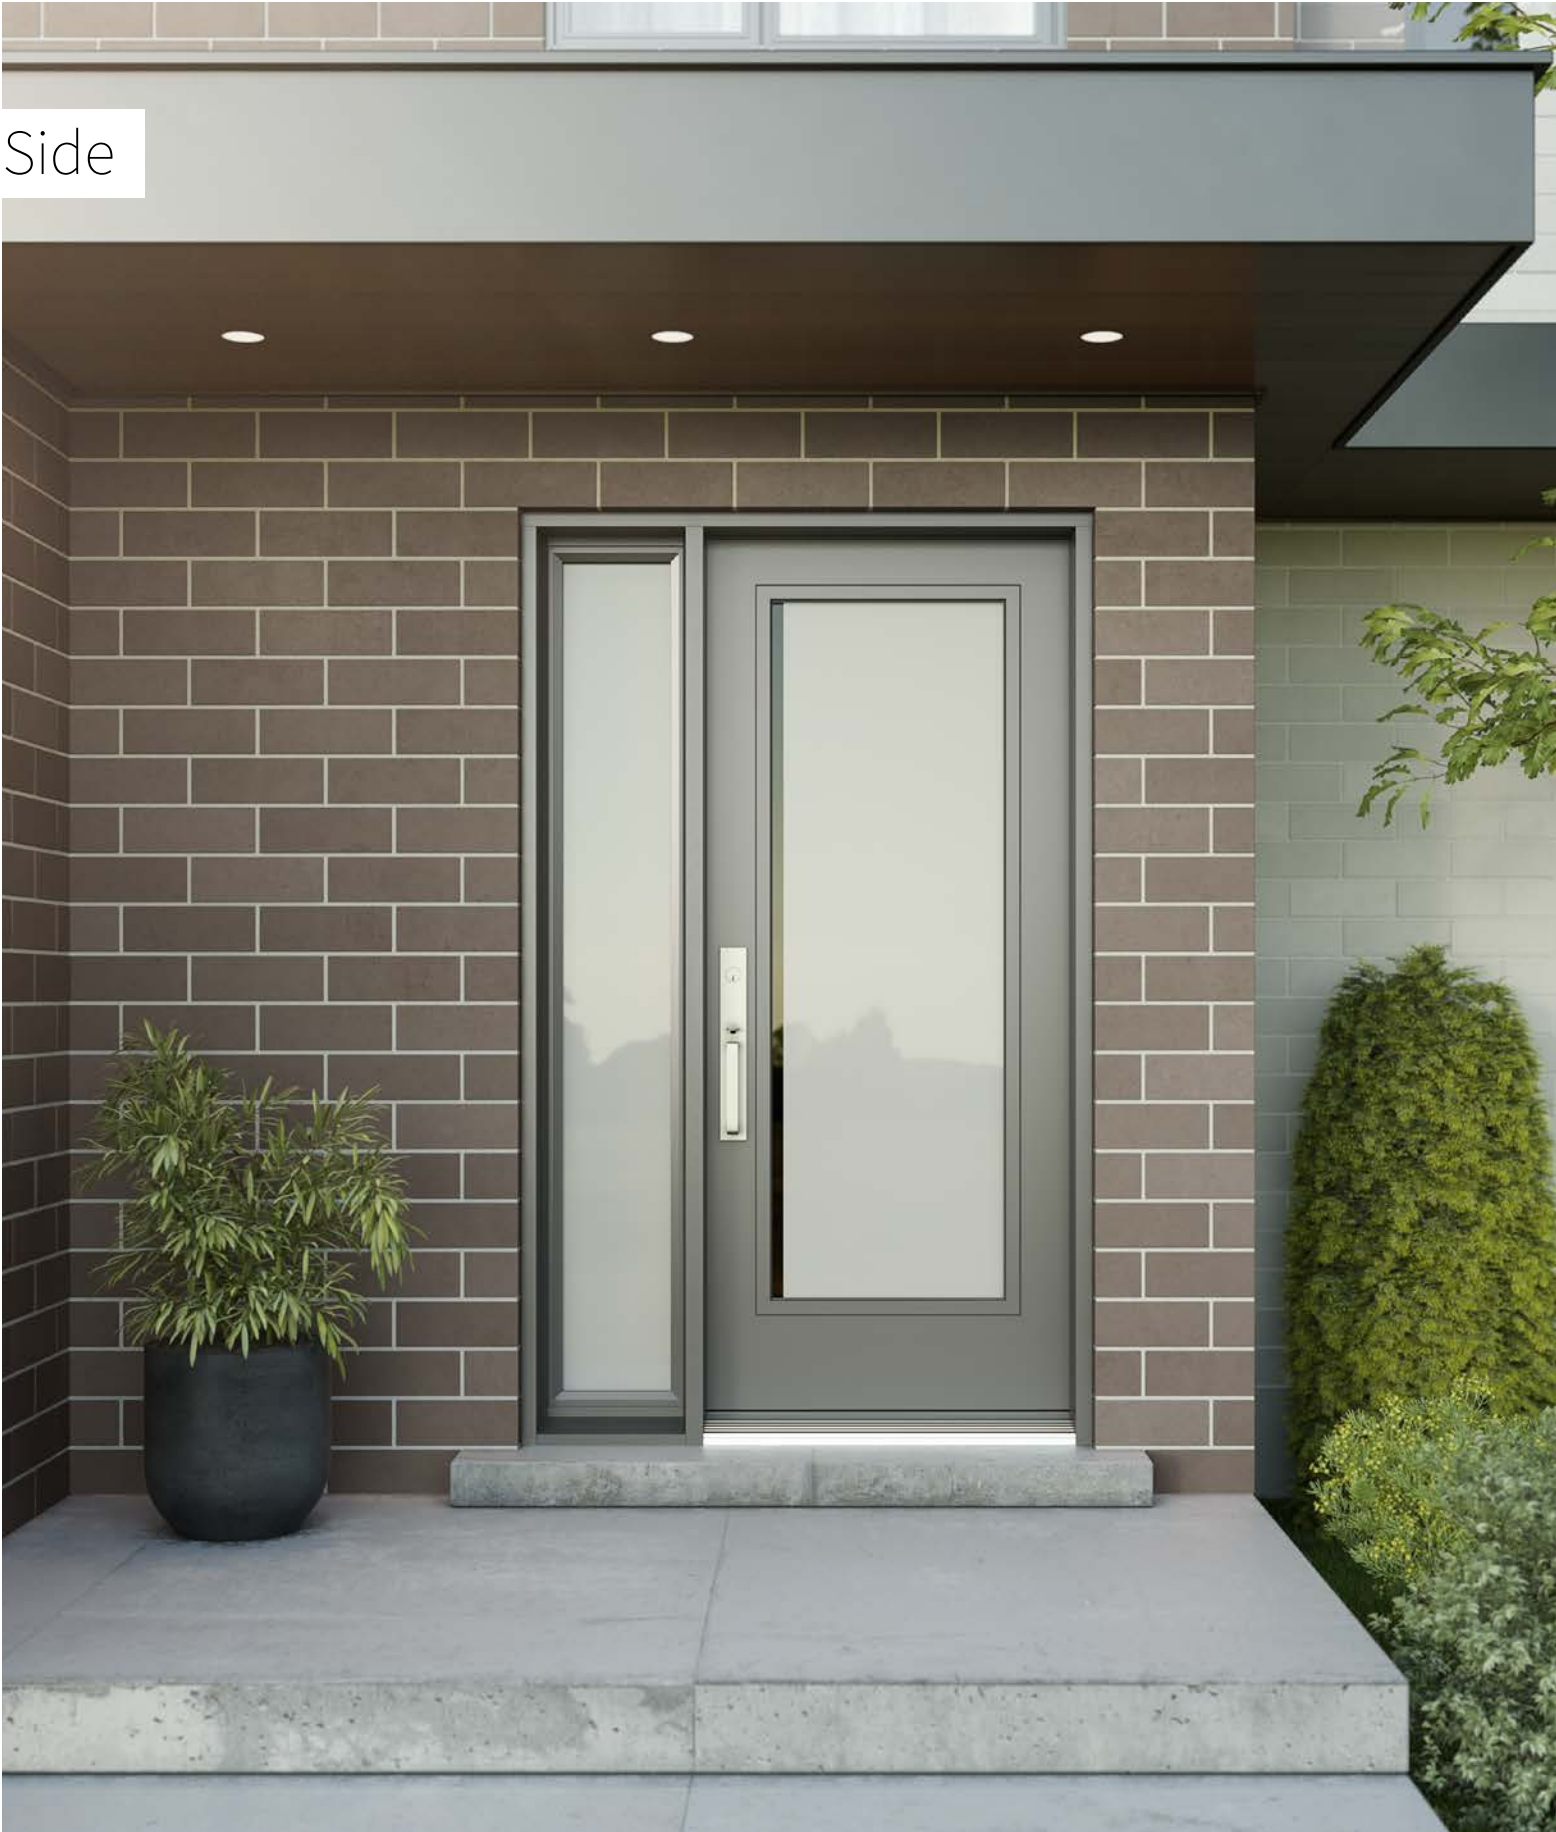

Side

Uno steel door. Side 22" x 64" left doorglass p.51. Sandblasted finish glass sidelite.