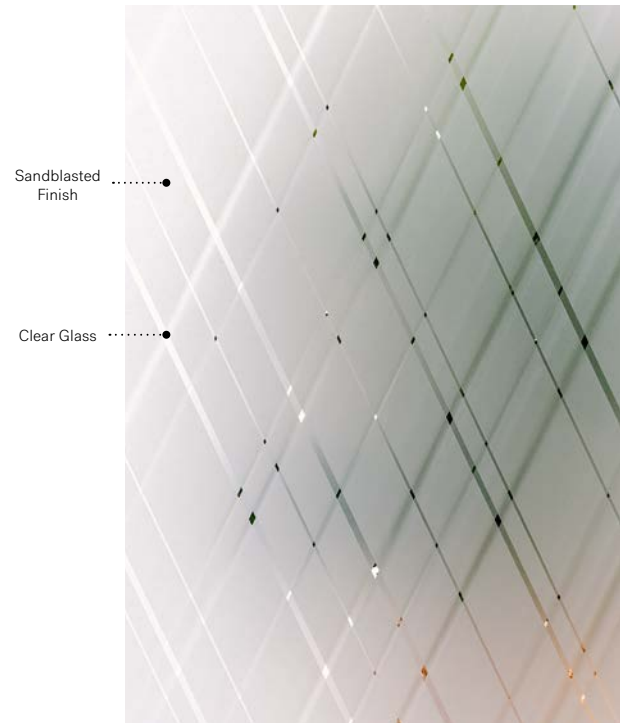

Arum

Arum offers the simplicity of Sandblasted finish glass with an elegant design and a high degree of privacy. Fine diagonal lines intertwine to create a pattern that will enhance the look of your home for both renovation and new construction projects.

Silkscreened glass: Dual layered Sandblasted finish on clear glass.

Frames: Contemporary or Novapvc.

Sidelites and transom: Looks great accompanied by Sandblasted finish or Clear glass.

Privacy Level **4/5**
PRIVATE

Frames	22" x 64"	22" x 48"	22" x 36"	22" x 17"	22" x 14 7/8"
Contemporary	07-383-060-002	07-383-057-002	07-383-050-002	07-383-259-002	07-383-260-002
Novapvc	07-383-060-001	07-383-057-001	07-383-050-001	07-383-259-001	07-383-260-001

Frames	7" x 64"	8" x 48"	8" x 36"	13 7/8" x 79" Tip-to-tip
Contemporary	07-383-005-002	07-383-017-002	07-383-010-002	07-383-211-001
Novapvc	07-383-005-001	07-383-017-001	07-383-010-001