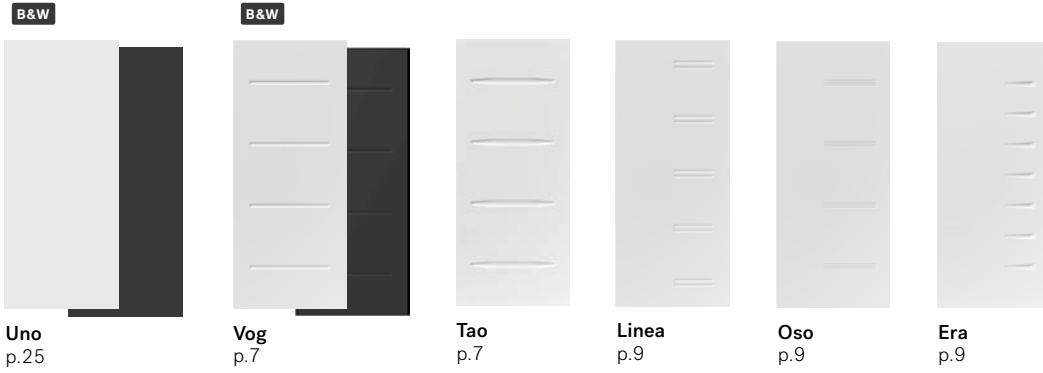

Steel Doors

B&W Black & White Door

Design Collection