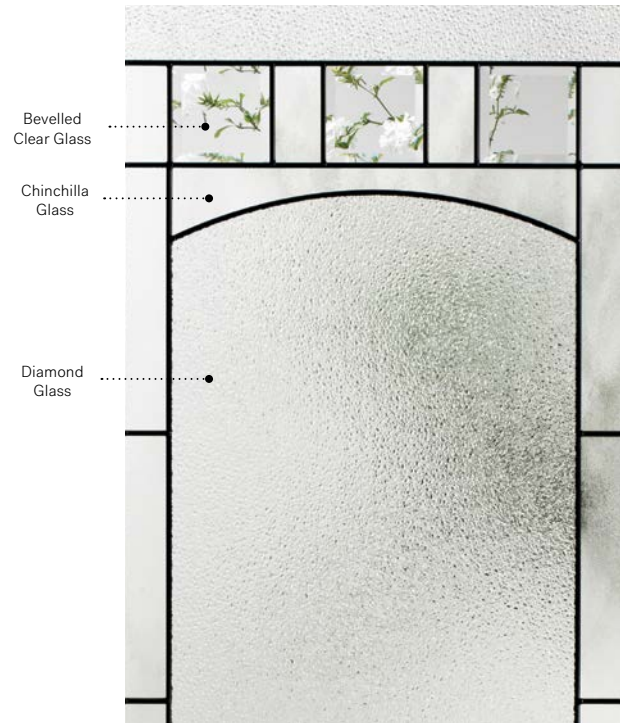

Bistro

Orleans steel door p.17. Bistro 22" x 48" doorglass p.61.

# Bistro

With its arched central piece crowned by bevelled clear glass, Bistro offers a consistently classic and natural look. Bistro will rejuvenate any exterior.

**Stained glass:** Chinchilla glass, bevelled clear glass and Diamond glass.

**Caming:** Zinc or Patina.

**Frames:** Contemporary, Novapvc or Stainable.

**Sidelites and transom:** Looks great accompanied by Chinchilla glass.

Available in custom sizes.

Privacy Level **3/5**  
SEMI-PRIVATE