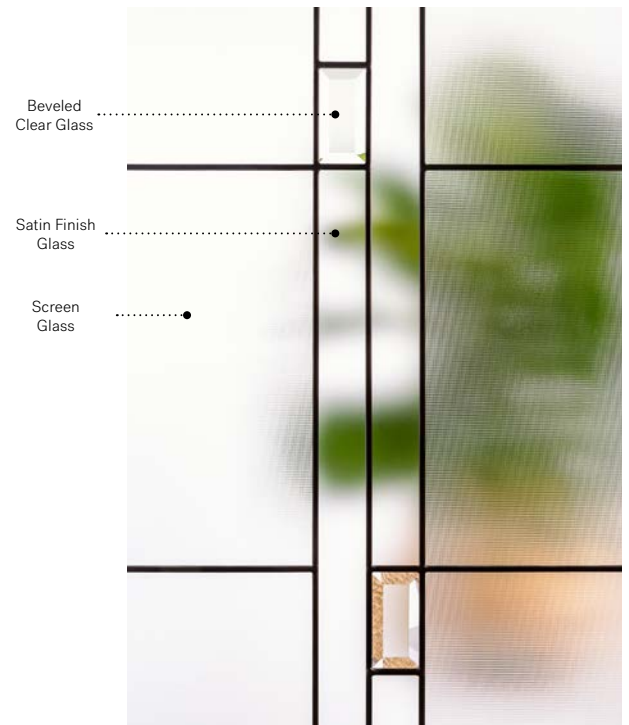

Arima

Arima is the perfect choice for both 1960s bungalows as well as for classic style homes. This model fits particularly well in entrances with symmetrical composition — a look that can be achieved with carefully placed exterior light fixtures or with some well chosen decorative objects.

Stained Glass: Satin finish glass, beveled clear glass and Screen glass.

Caming: Patina.

Frames: Contemporary or Novapvc.

Sidelites and transom: Looks great accompanied by satin finish or Screen glass.

Available in custom sizes.

Privacy Level **4/5**
PRIVATE