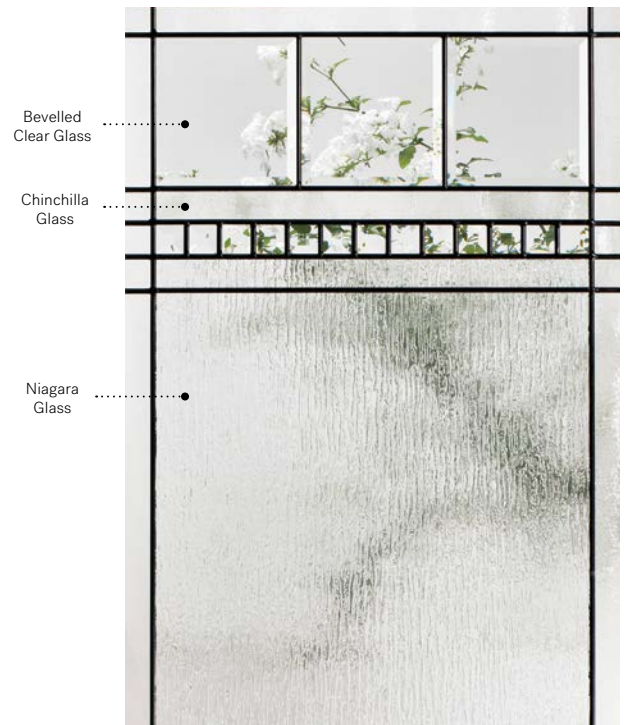

# Chanelle

Orleans steel door p.17. Chanelle 22" x 48" doorglass with 8" x 48" sidelite p.67.

# Chanelle

Chanelle will bring a stately, elegant and timeless touch to any home, classic or modern. With clean lines and bright bevels, it creates stunning light effects.

**Stained glass:** Chinchilla glass, bevelled clear glass and Niagara glass.

**Caming:** Patina.

**Frames:** Contemporary, Novapvc or Stainable.

**Sidelites and transom:** Looks great accompanied by Niagara glass.

Available in custom sizes.

Privacy Level **3/5**  
SEMI-PRIVATE

**Frames** 22"×64"  
Contemporary 10-308-060-003  
Novapvc 10-308-060-001  
Stainable 10-308-060-002