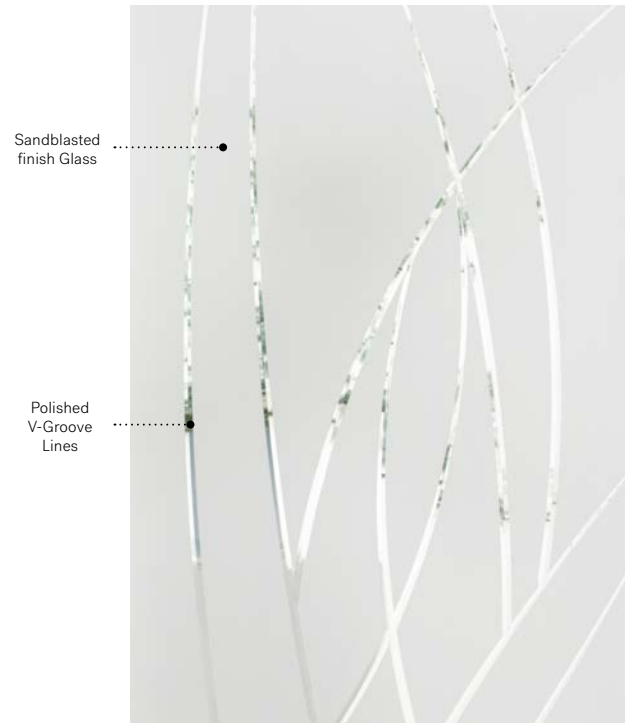

Alys

Alys' V-Groove design suggests motion and is at once natural and abstract, bringing your entryway to life with its dynamic composition.

V-Groove: Polished V-Groove lines on Sandblasted finish glass.

Frames: Contemporary, Novapvc or Stainable.

Sidelites and transom: Looks great accompanied by Sandblasted finish glass.

Available in custom sizes.

Privacy Level **4/5**
PRIVATE

Frames	22" x 64"	22" x 48"	22" x 36"	22" x 17"	22" x 14 7/16"	22" x 9"
Contemporary	06-322-060-007	06-322-057-009	06-322-050-011	06-322-259-007	06-322-260-006	06-322-210-006
Novapvc	06-322-060-001	06-322-057-001	06-322-050-001	06-322-259-001	06-322-260-001	06-322-210-001
Stainable	06-322-060-003	06-322-057-003	06-322-050-003	06-322-259-002	N/A	06-322-210-003

Frames	7" x 64"	8" x 48"	8" x 36"	13 7/8" x 79" Tip-to-tip
Contemporary	06-322-005-008	06-322-017-009	06-322-010-009	06-322-211-001
Novapvc	06-322-005-001	06-322-017-001	06-322-010-001	
Stainable	06-322-005-003	06-322-017-003	06-322-010-003