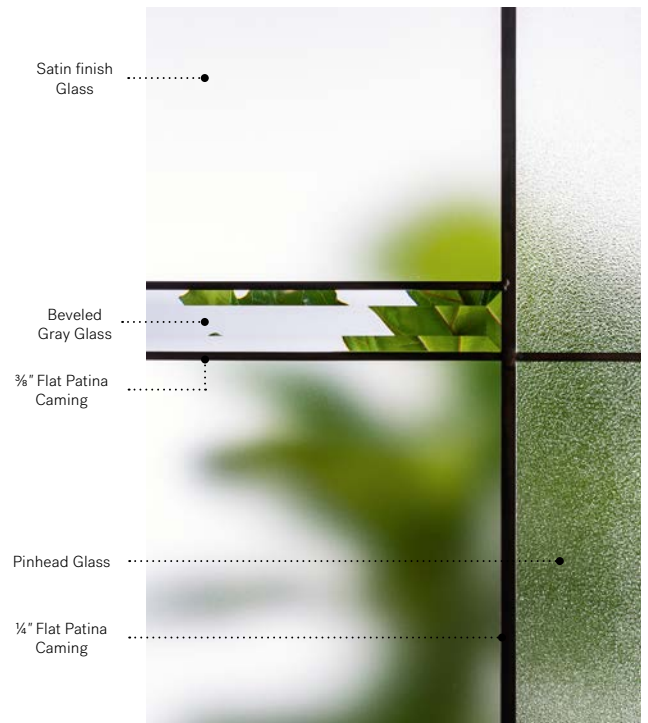

Belmont

Belmont is a Stained Glass model with an urban look designed for today's architectural styles. Its minimalist, asymmetrical composition of flat black patina coming and Satin finish glass fits perfectly with the volumes and materials found in the architecture of contemporary houses. Paired with a satin black handle, Belmont's elegance is unrivaled.

Stained Glass: Satin finish glass, beveled gray glass and Pinhead glass.

Caming: 1/2" wide flat Patina coming and 1/4" wide flat Patina coming.

Frames: Contemporary or Novapvc.

Sidelites and transom: Looks great accompanied by Satin finish glass.

Available in custom sizes.

Privacy Level **3/5**
SEMI-PRIVATE