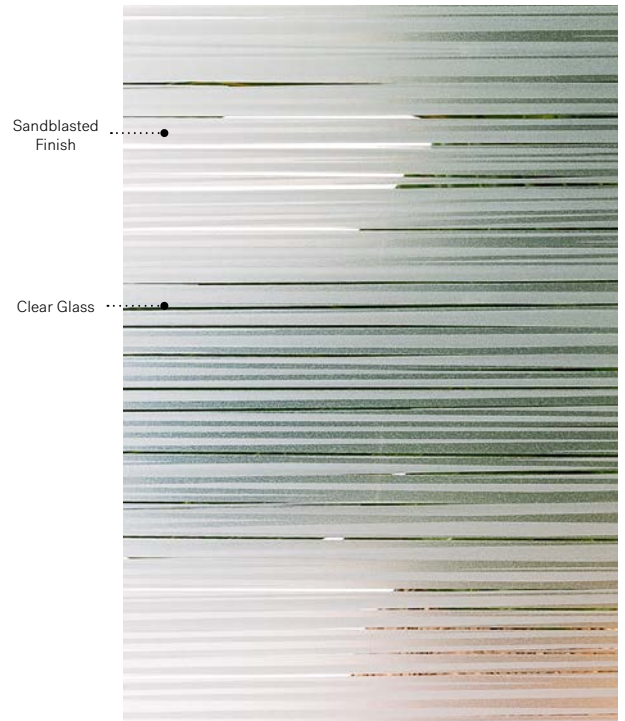

Kira

Two layers of fine, Sandblasted finish lines overlap to create a natural looking pattern that provides a good degree of privacy. Kira delicately filters light and fills your entrance with a sense of calm.

Silkscreened glass: Dual layered Sandblasted finish on clear glass.

Frames: Contemporary or Novapvc.

Sidelites and transom: Looks great accompanied by Sandblasted finish or Clear glass.

Privacy Level **3/5**
SEMI-PRIVATE