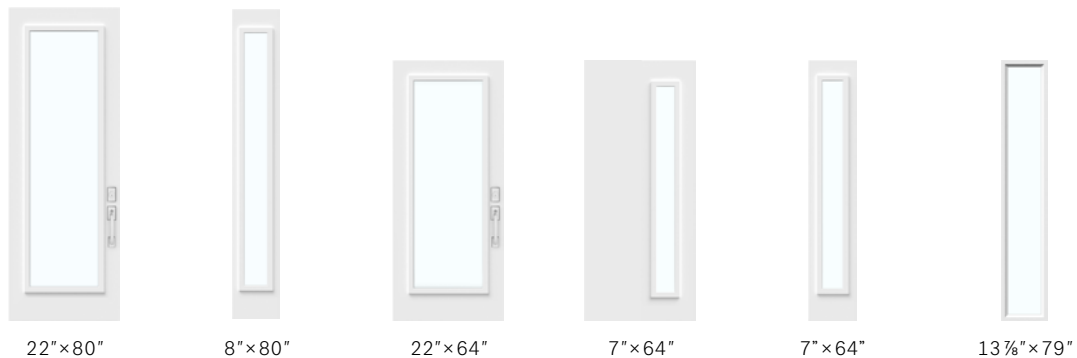

Frames	Contemp.	Novapvc	Contemp.	Novapvc	Contemp.	Novapvc	Contemp.	Novapvc	Contemp.	Novapvc	Tip-to-tip
Soft	064-044	064-042	020-029	020-027	060-217	060-215	005-221	005-219	005-221	005-219	211-041
Fluid*	N/A	N/A	N/A	N/A	060-221 ‡	060-219 ‡	005-225 ‡	005-223 ‡	005-225 ‡	005-223 ‡	211-042 ‡
Masterline*	064-034 ‡	N/A	020-018 ‡	N/A	060-148 ‡	060-149 ‡	005-149 ‡	005-143 ‡	005-149 ‡	005-143 ‡	211-021 ‡
Sandblasted	064-029	N/A	020-016	N/A	060-139	060-096	005-154	005-088	005-154	005-088	211-009
Satin	N/A	N/A	N/A	N/A	060-159	060-119	005-111	005-108	005-111	005-108	211-015
Pinhead	N/A	064-023	N/A	020-017	060-151	060-107	005-134	005-093	005-134	005-093	N/A
Screen	064-035	N/A	020-021	N/A	060-144	060-165	005-151	005-130	005-151	005-130	211-107
Chinchilla	N/A	N/A	N/A	N/A	060-140	060-142	005-135	005-137	005-135	005-137	211-037

* **Masterline and Fluid glass** — The pattern of the glass runs parallel to the longest side of the doorglass (see ‡/↔ symbols above.)
Elevation venting unit with Masterline glass p.99. Q470 venting unit with Masterline glass, p.103.