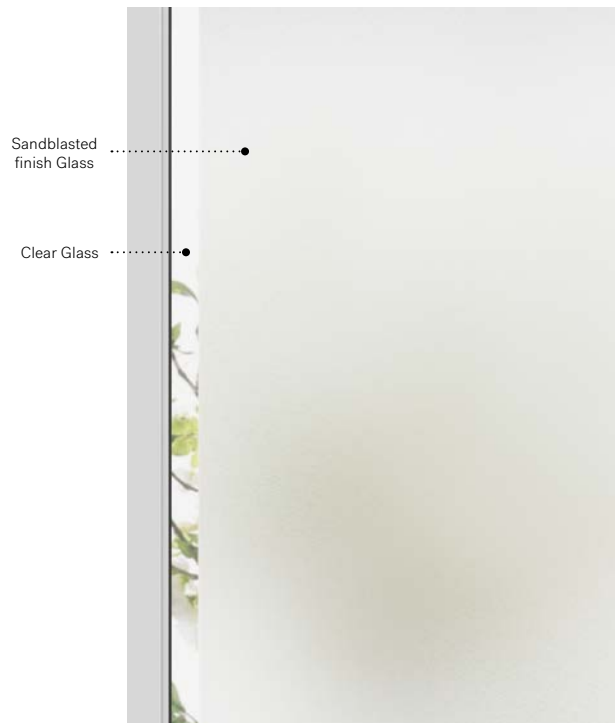

Side

The Side model combines privacy and visibility thanks to its sandblasted finish glass and subtle clear stripe on one side. This minimalist detail blends in with the simple, asymmetrical volumes of contemporary-style architecture. Side is the perfect choice for townhouses or multi-unit homes. Available in right or left versions.

Silkscreened glass: Sandblasted finish on clear glass.

Frames: Contemporary or Novapvc.

Orientation: Available in left and right versions as seen from outside.

Sidelites and transom: Looks great accompanied by Sandblasted finish or Clear glass.

Privacy Level **4/5**
PRIVATE