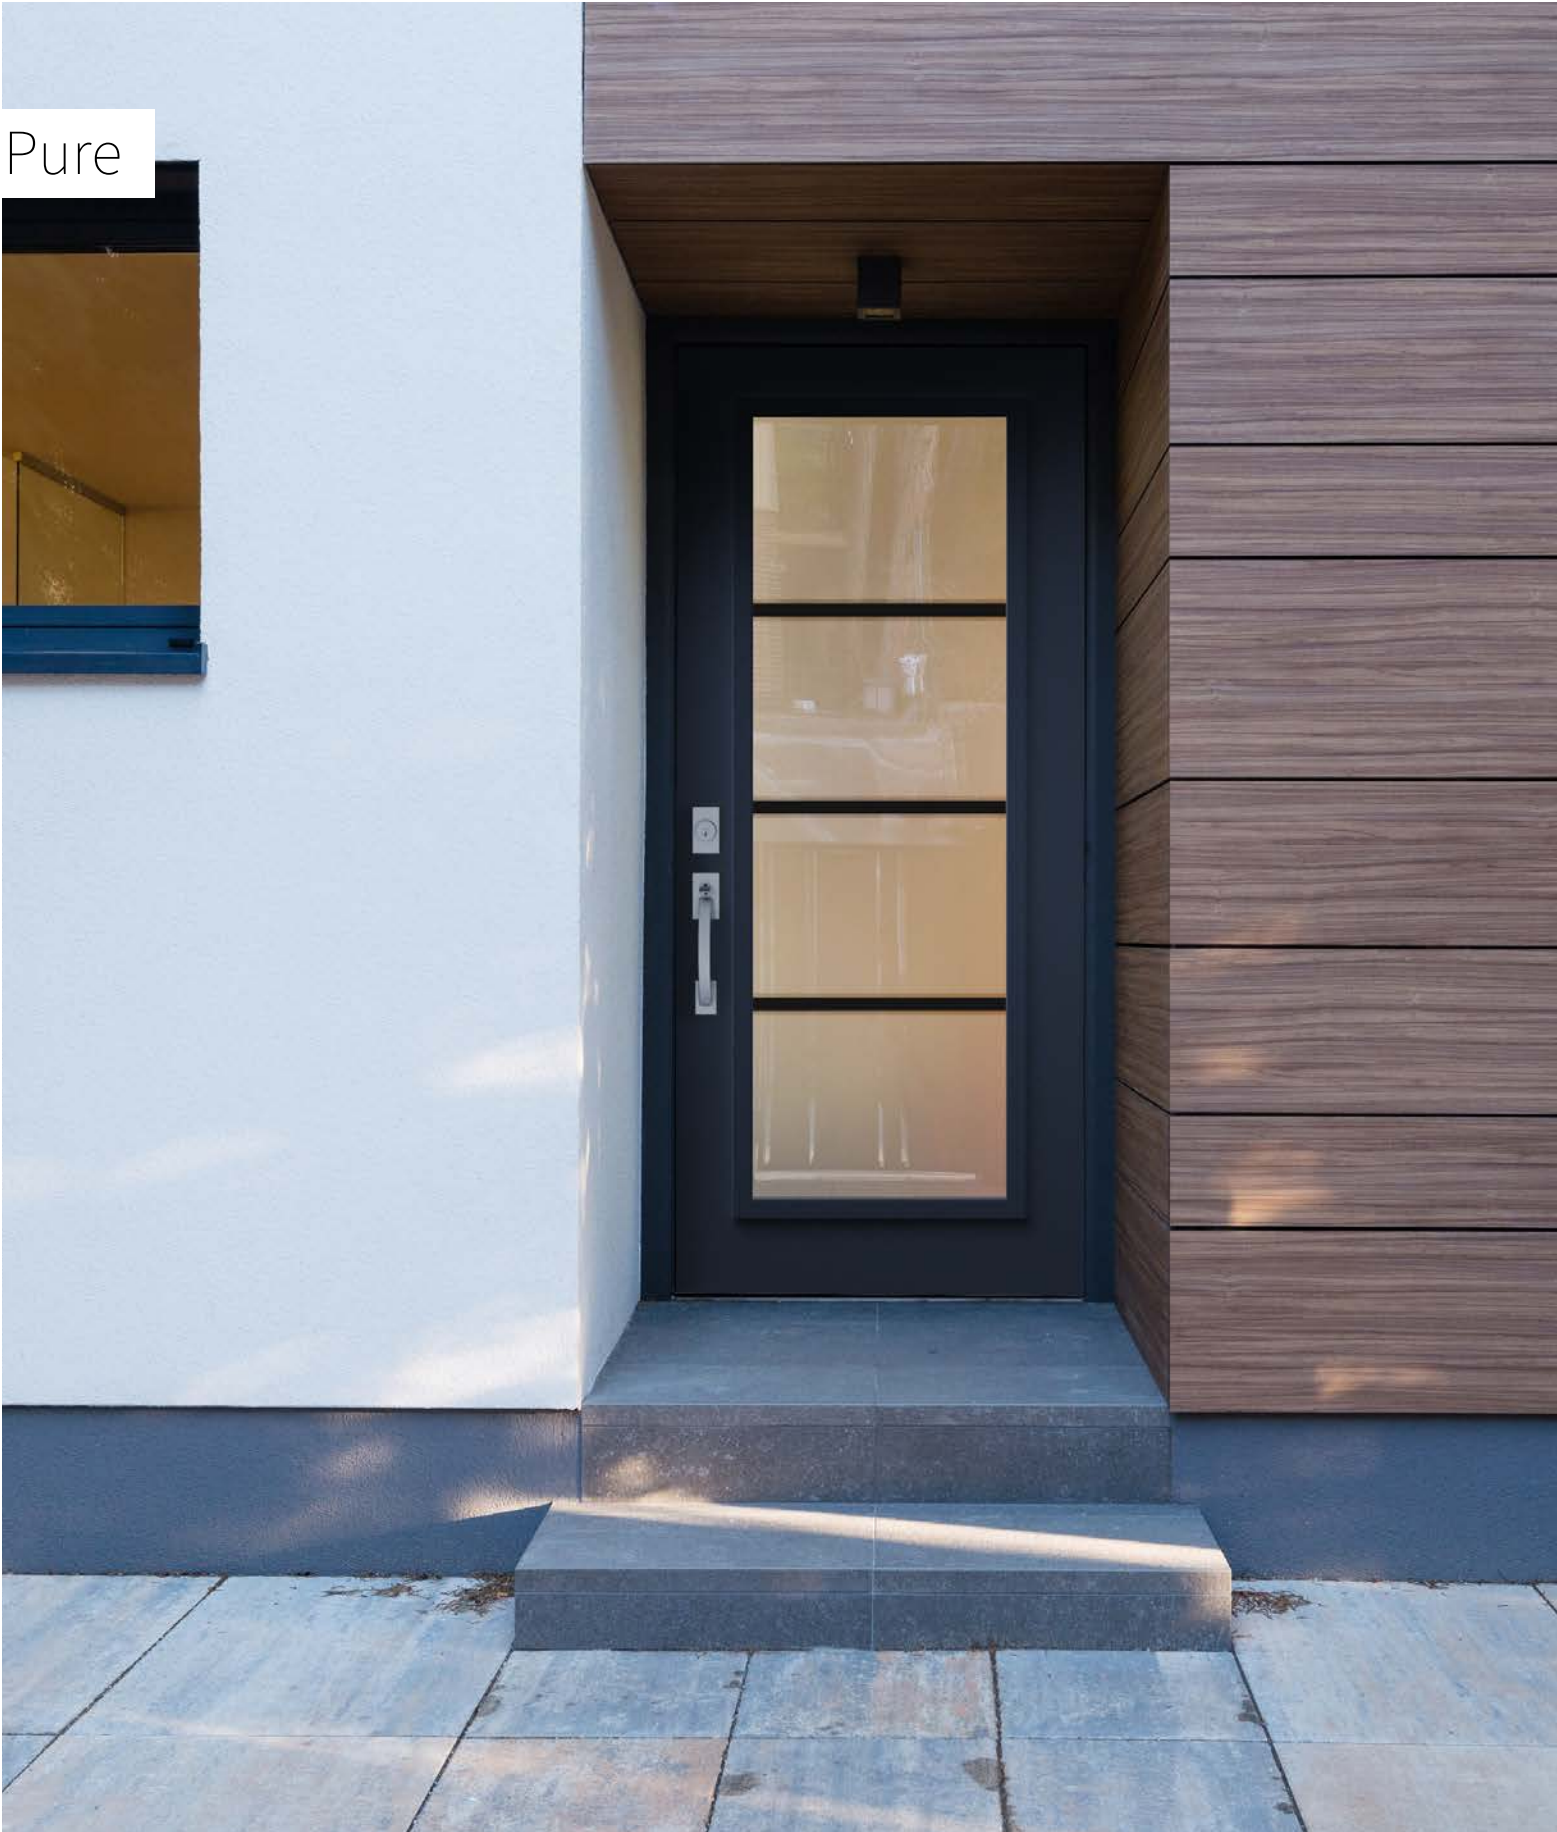

Pure

Uno steel door. Pure 22" x 64" doorglass p.49.