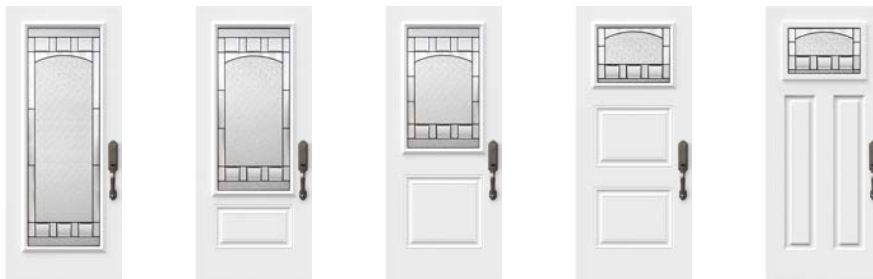

**Caming:** Zinc or Patina.

**Frames:** Contemporary, Novapvc or Stainable.

**Sidelites and transom:** Looks great accompanied by Chinchilla glass.

Available in custom sizes.

Privacy Level **3/5**  
SEMI-PRIVATE