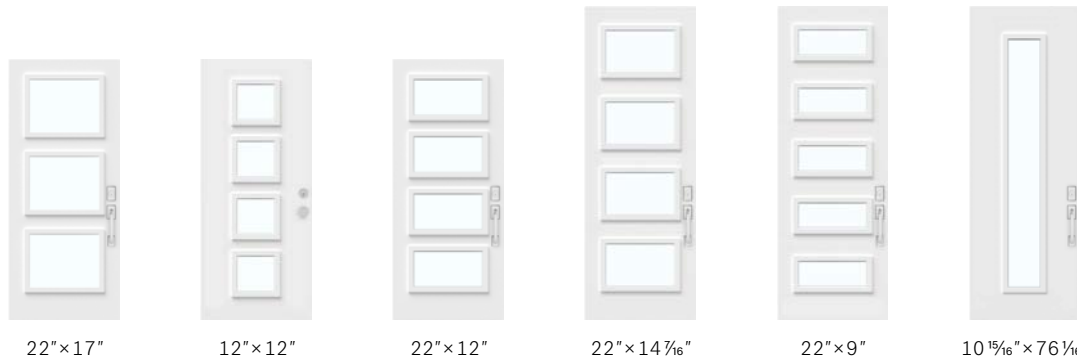

Available Options

08-079-

Add this prefix to the codes below

Frames	Contemp.	Novapvc	Contemp.	Novapvc	Contemp.	Novapvc	Contemp.	Novapvc	Contemp.	Contemp.	Novapvc
Soft	259-116	259-114	216-063	216-061	053-046	On demand	260-063	On demand	210-064	N/A	N/A
Fluid*	259-119 ↔	259-117 ↔	216-066 ↔	216-064 ↔	053-050 ↔	On demand	260-066 ↔	On demand	N/A	N/A	N/A
Masterline*	259-045 ↔	259-046 ↔	216-027 ↔	216-028 ↔	053-001 ↔	On demand	260-039 ↔	On demand	210-039 ↔	N/A	N/A
Sandblasted	259-033	259-012	216-012	216-017	053-007	On demand	260-027	On demand	210-033	211-029	N/A
Satin	259-062	259-024	216-001	216-025	053-002	On demand	On demand	On demand	N/A	211-028	N/A
Pinhead	259-085	259-008	216-037	216-024	053-004	On demand	260-051	On demand	210-050	N/A	N/A
Screen	259-038	259-052	216-029	216-032	053-003	On demand	260-041	On demand	210-048	N/A	N/A
Chinchilla	259-035	259-049	216-018	216-020	053-006	On demand	260-044	On demand	210-051	N/A	N/A