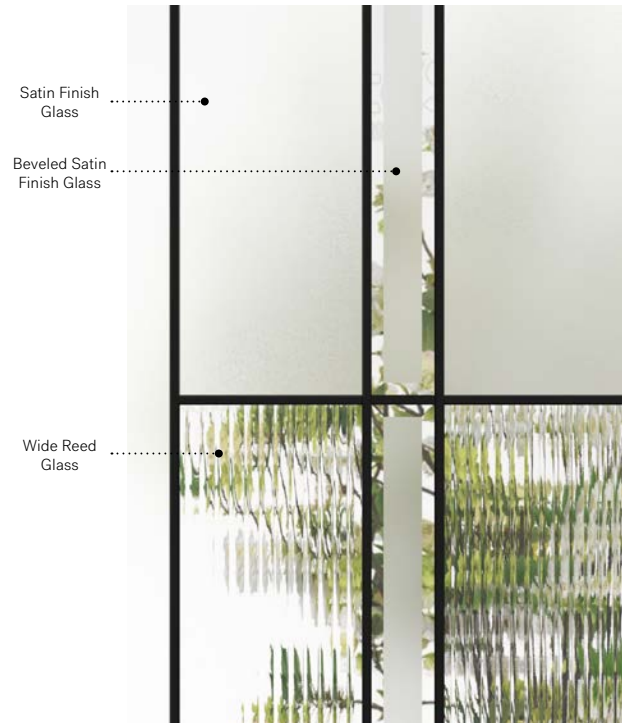

Nobel

A sophisticated looking stained glass designed for today's architectural styles. This model expresses all its nobility thanks to a bold composition and contrasting textures. Nobel will enhance contemporary or classic style single-family homes.

Stained Glass: Satin finish glass, Beveled Satin finish glass and Wide Reed glass.
Caming: 1/4" wide flat Patina caming.
Frames: Contemporary or Novapvc.
Sidelites and transom: Looks great accompanied by Satin finish glass.
Available in custom sizes.

Privacy Level **3/5**
SEMI-PRIVATE

Frames	22"×64"	22"×48"	22"×36"	7"×64"	8"×48"	8"×36"
Contemporary	10-395-060-005	10-395-057-005	10-395-050-005	10-395-005-005	10-395-017-005	10-395-010-005
Novapvc	10-395-060-001	10-395-057-001	10-395-050-001	10-395-005-001	10-395-017-001	10-395-010-001