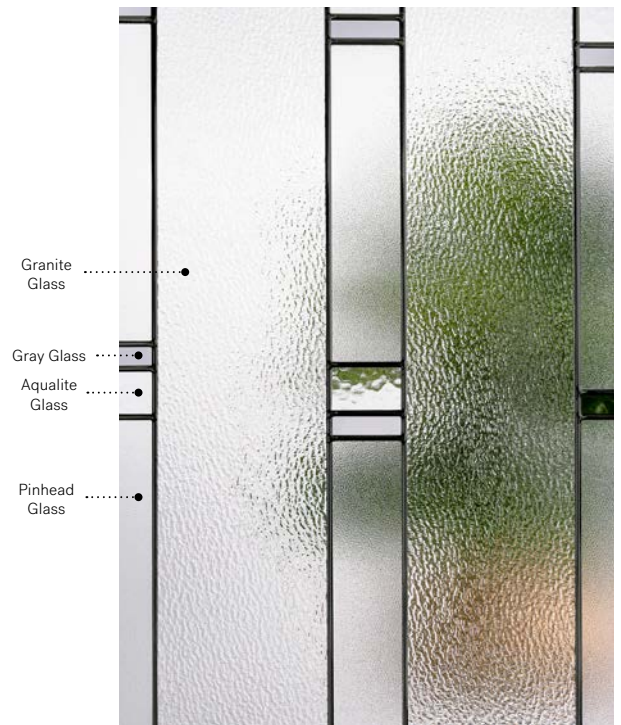

Ophir

Borrowing design cues from Craftsman style Stained Glass, this unique model is a perfect match with rich and classic stone houses. With its bold mix of strong textures punctuated by gray glass inserts, Ophir will be the centerpiece of your homes facade.

Stained Glass: Aqualite glass, gray glass, Granite glass and Pinhead glass.
Caming: Zinc or patina.
Frames: Contemporary or Novapvc.
Sidelites and transom: Looks great accompanied by Pinhead glass.
Available in custom sizes.

Privacy Level **4/5**
PRIVATE

Frames 22" x 64"
Contemporary 10-388-060 | Zinc | Pat. | 002 | 005
Novapvc 10-388-060 | 001 | 004

Frames 22" x 48"
Contemporary 10-388-057 | Zinc | Pat. | 002 | 005
Novapvc 10-388-057 | 001 | 004

Frames 22" x 36"
Contemporary 10-388-050 | Zinc | Pat. | 002 | 005
Novapvc 10-388-050 | 001 | 004

Frames 22" x 17"
Contemporary 10-388-259 | Zinc | Pat. | 002 | 005
Novapvc 10-388-259 | 001 | 004

Frames 22" x 14 7/16"
Contemporary 10-388-260 | Zinc | Pat. | 002 | 004
Novapvc 10-388-260 | 001 | 003

Frames 7" x 64"
Contemporary 10-388-005 | Zinc | Pat. | 002 | 005
Novapvc 10-388-005 | 001 | 004

Frames 8" x 48"
Contemporary 10-388-017 | Zinc | Pat. | 002 | 004
Novapvc 10-388-017 | 001 | 003

Frames 8" x 36"
Contemporary 10-388-010 | Zinc | Pat. | 002 | 005
Novapvc 10-388-010 | 001 | 004