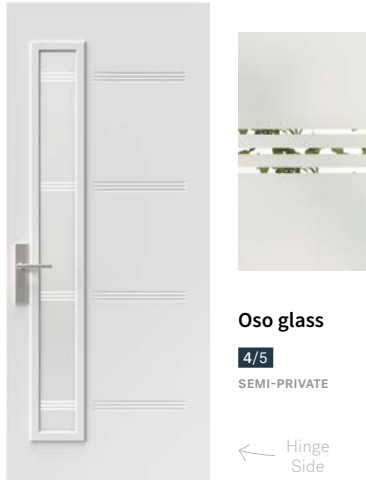

Era Embossment