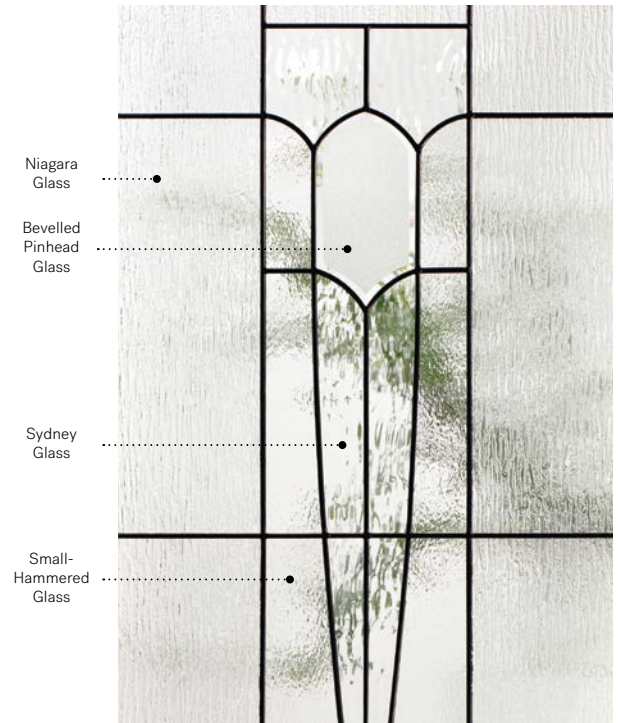

# Mistral

A nod to Art Nouveau illustrations, Mistral is a tableau of simple, slender shapes.

**Stained glass:** Niagara glass, Sydney glass, bevelled Pinhead glass and Small-hammered glass.

**Caming:** Zinc or Patina.

**Frames:** Novapvc or Stainable.

**Sidelites and transom:** Looks great accompanied by Niagara glass.

Available in custom sizes.

Privacy Level **3/5**  
SEMI-PRIVATE

Frames	22" x 64"		22" x 48"		22" x 36"		22" x 17"		22" x 14 7/16"	
Novapvc	10-310-060	Zinc 006 Pat. 001	10-310-057	Zinc 007 Pat. 001	10-310-050	Zinc 008 Pat. 001	10-310-259	Zinc 006 Pat. 001	10-310-260	Zinc 006 Pat. 001
Stainable	10-310-060	009 005	10-310-057	009 004	10-310-050	010 006	10-310-259	008 004	N/A	