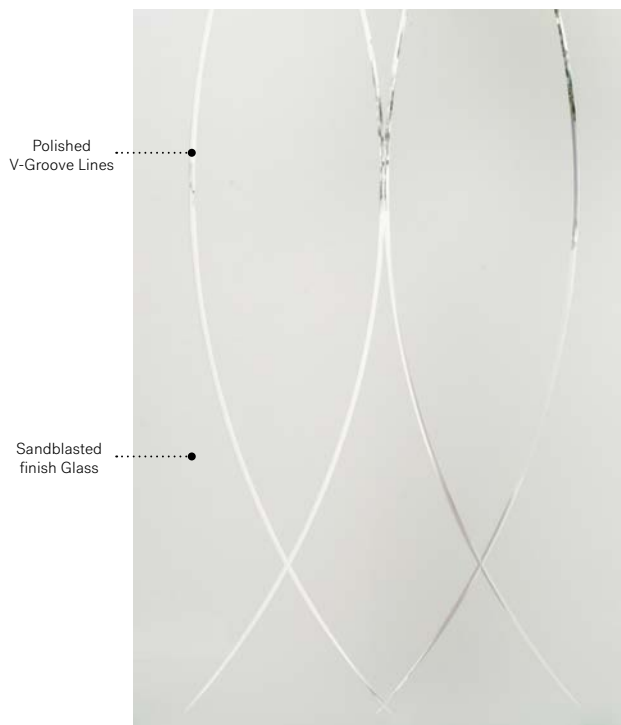

Verso

With its simple and elegant intersecting lines, Verso is a timeless homage to the art of glass cutting.

V-Groove: Polished V-Groove lines on Sandblasted finish glass.

Frames: Contemporary, Novapvc or Stainable.

Sidelites and transom: Looks great accompanied by Sandblasted finish glass.

Available in custom sizes.

Privacy Level **4/5**
PRIVATE

Frames	22"×64"	22"×48"	22"×36"	7"×64"	8"×48"	8"×36"
Contemporary	06-369-060-003	06-369-057-003	06-369-050-003	06-369-005-003	06-369-017-003	06-369-010-003
Novapvc	06-369-060-001	06-369-057-001	06-369-050-001	06-369-005-001	06-369-017-001	06-369-010-001
Stainable	06-369-060-002	06-369-057-002	06-369-050-002	06-369-005-002	06-369-017-002	06-369-010-002