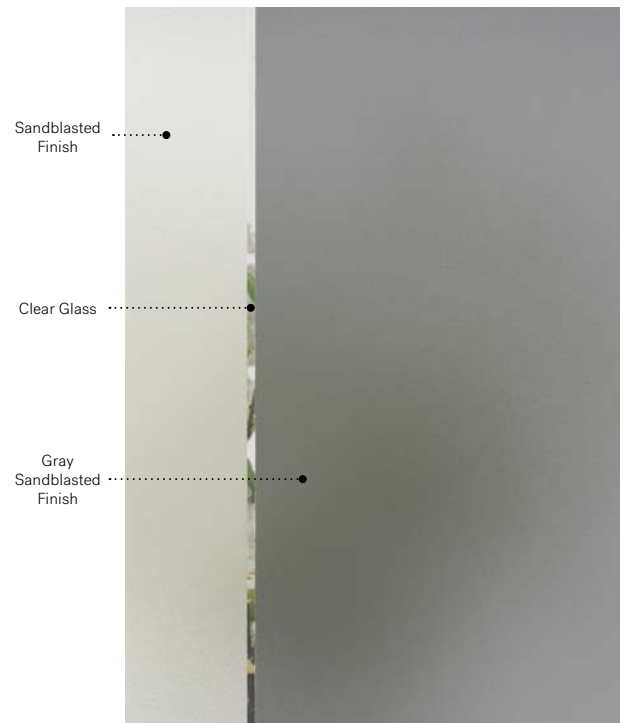

Nuando

Simple and minimalist, Nuando stands out with its gray sandblasted finish glass. This window matches the asymmetrical arrangement of windows and volumes on contemporary-style houses. Available in right or left versions.

Silkscreened glass: Gray sandblasted finish, white sandblasted finish and a clear glass line.

Frames: Contemporary or Novapvc.

Orientation: Available in left and right versions as seen from outside.

Sidelites and transom: Looks great accompanied by Sandblasted finish glass.

Privacy Level **4/5**
PRIVATE